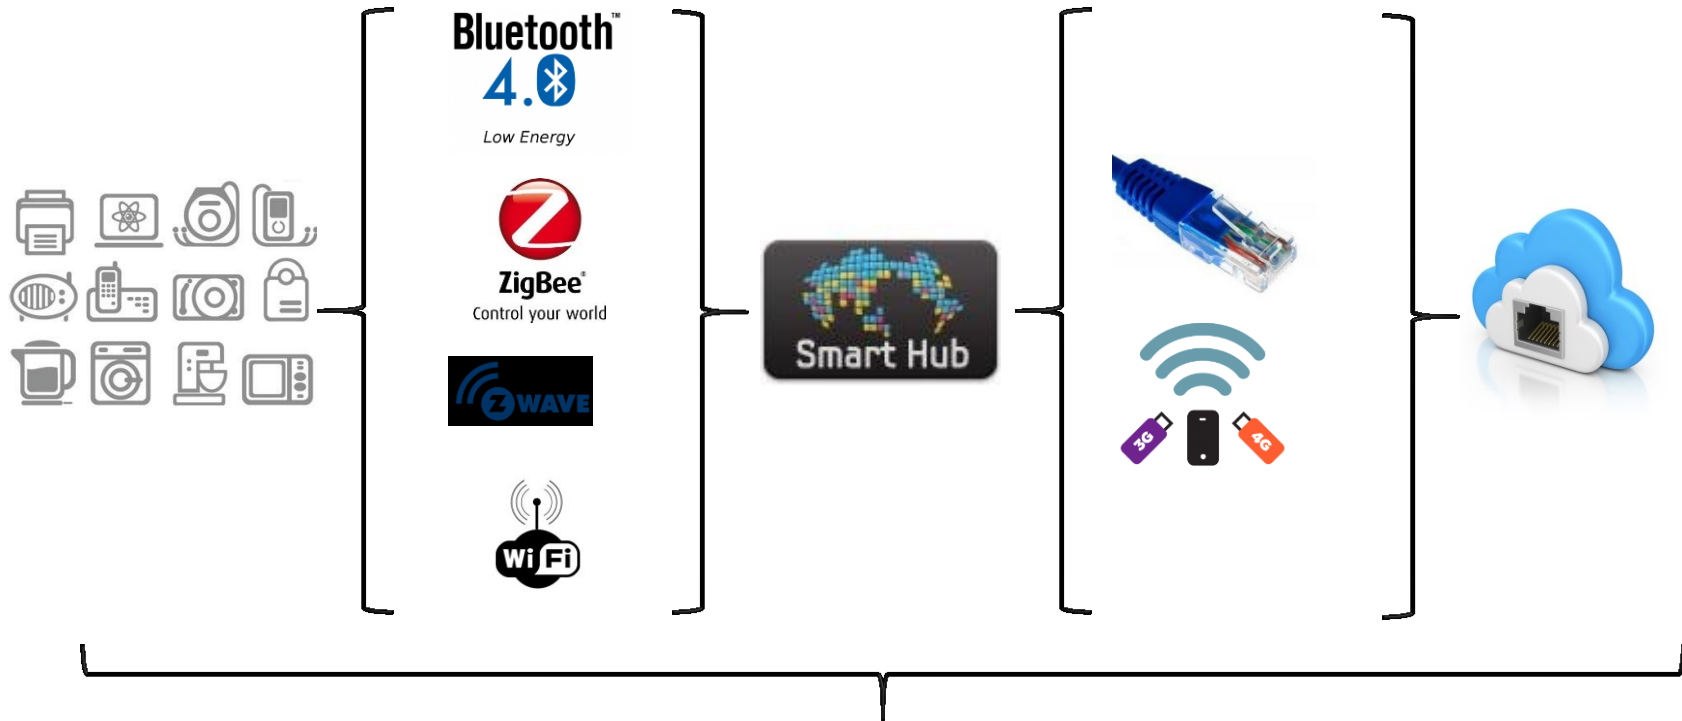

UBUNTU WITH IOT

UBUNTU WITH BIGDATA

Support for the latest hadoop features

Ubuntu follows a regular, six-monthly release cycle, all the latest Hadoop technologies are available to the platform

Out-of-the-box hardware support

Ubuntu also supports all hardware compatible with Open Compute Project (OCP) standards, which enable open-source-based software to be deployed seamlessly on hardware devices direct from participating manufacturers.